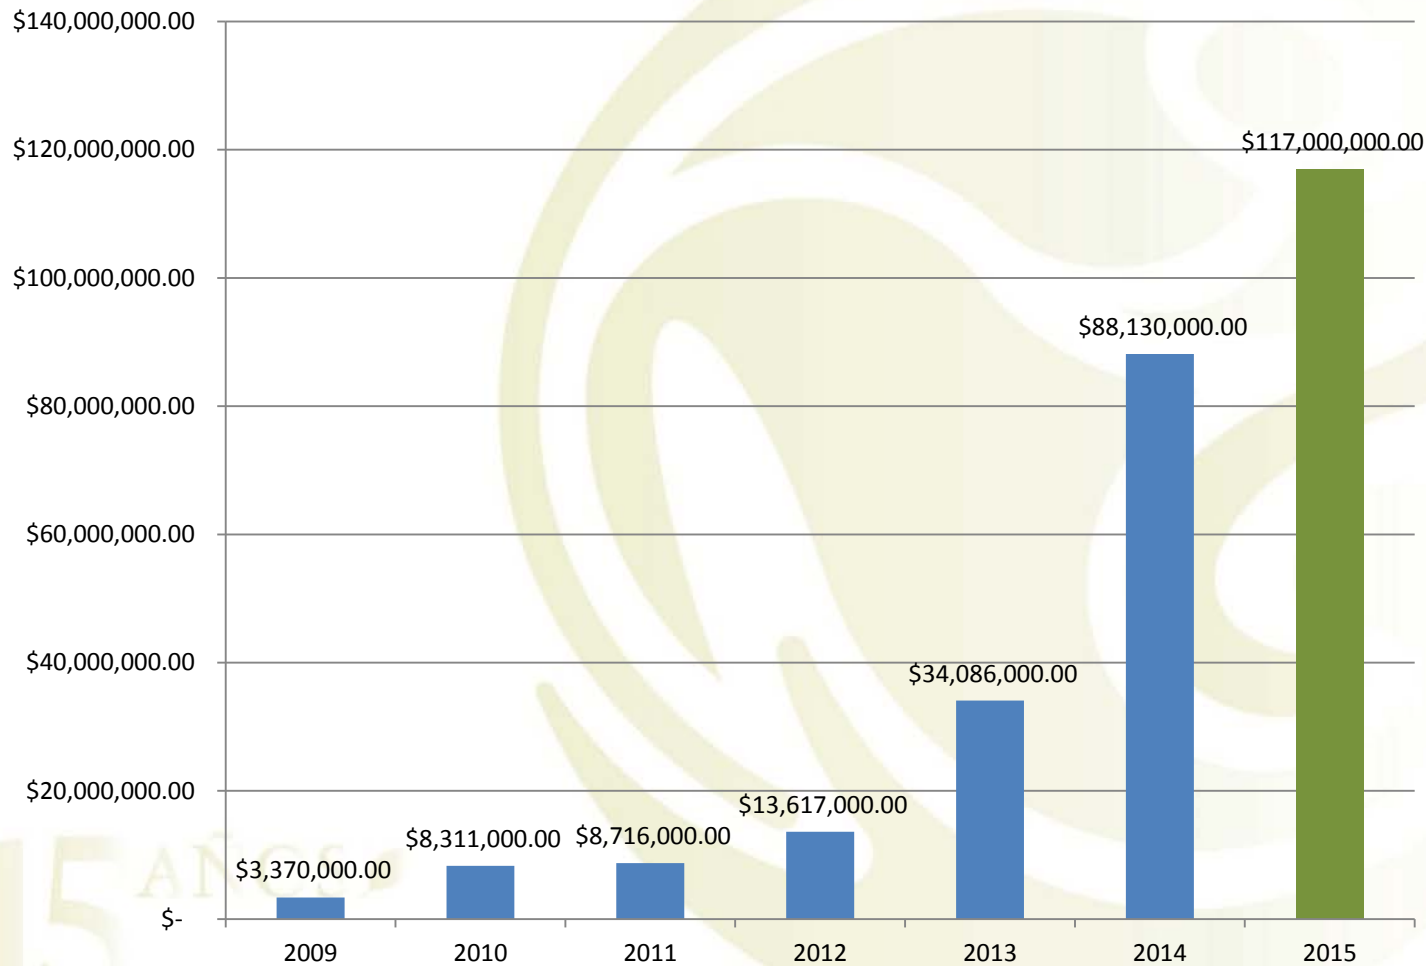

Annual budget

2015.- Authorized budget